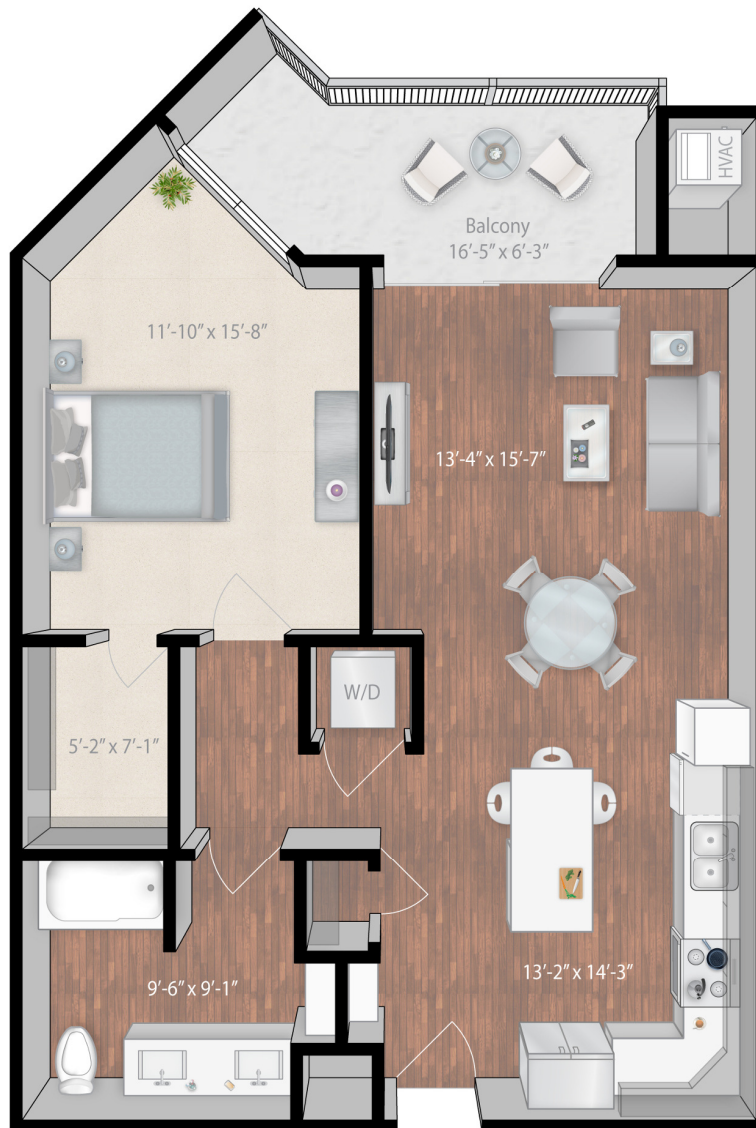

THE RESERVE
ARBOR LAKES

Calabria

1 Bed / 1 Bath
872 Square Feet

*also available in reverse layout

Levels 3-4

DORAN

All measurements are approximate and may have minor differences in constructed dimensions. Plans, specifications and equipment shown are based on availability and are subject to change without notice. Architectural, structural, mechanical and other changes may be made as deemed necessary by the developer, builder, architect or as required by law. Images are intended for illustrative purposes only.