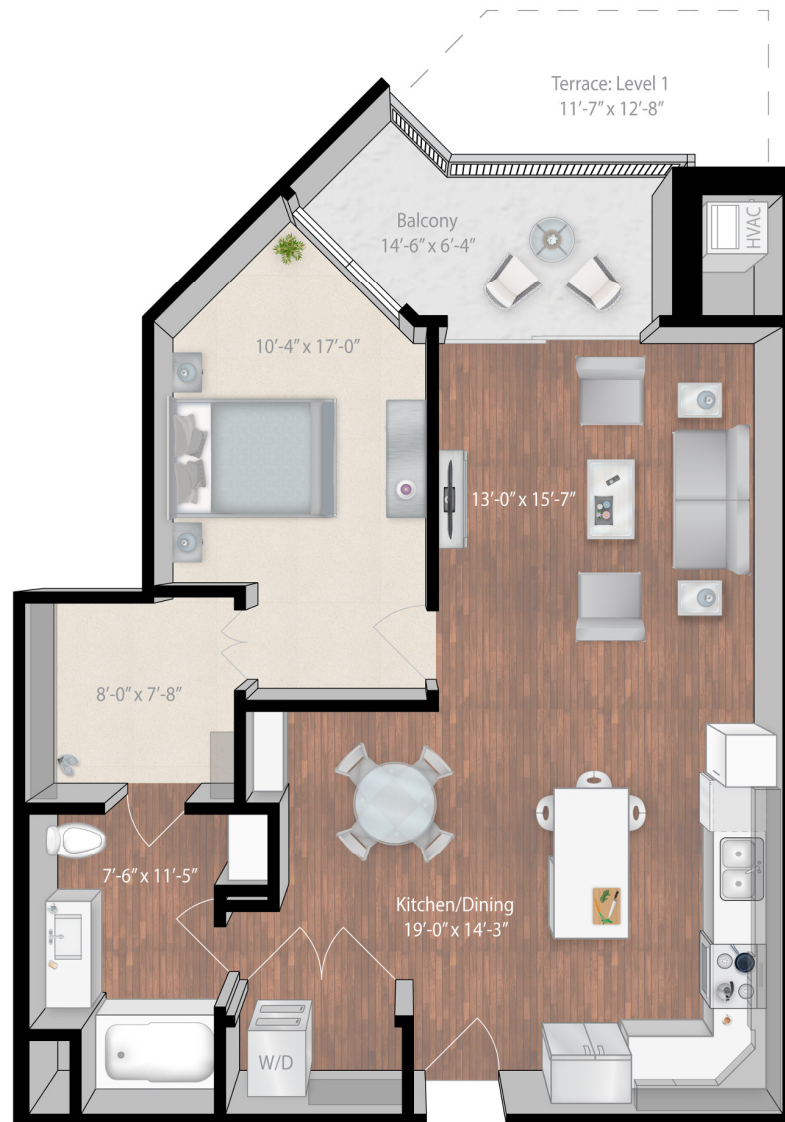

THE RESERVE
ARBOR LAKES

Monterey

1 Bed / 1 Bath
915 Square Feet

Levels 1-4

The Reserve at Arbor Lakes Leasing Center

11550 Arbor Lakes Pkwy
Maple Grove, MN 55369

763.453.7600

TheReserveAtArborLakes.com

DORAN

All measurements are approximate and may have minor differences in constructed dimensions. Plans, specifications and equipment shown are based on availability and are subject to change without notice. Architectural, structural, mechanical and other changes may be made as deemed necessary by the developer, builder, architect or as required by law. Images are intended for illustrative purposes only.