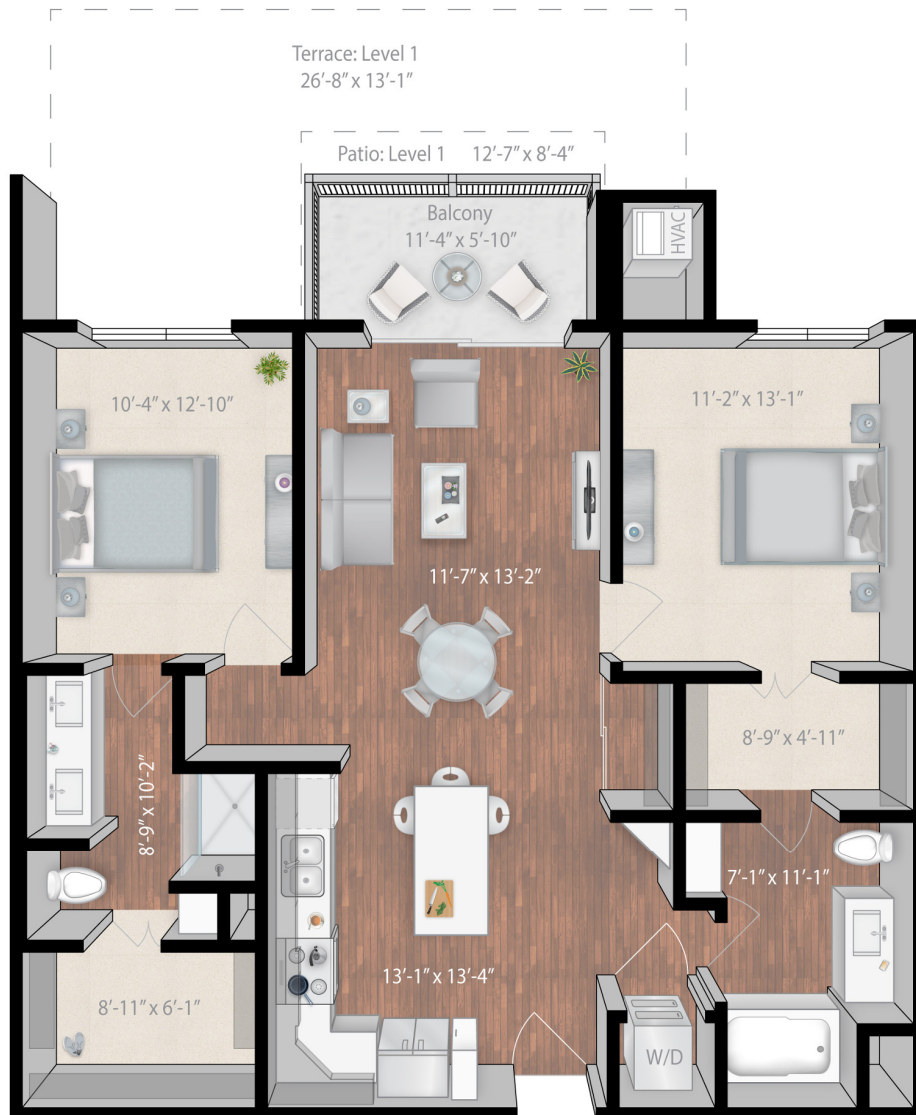

## Napa

2 Bed / 2 Bath  
1116 Square Feet

\*also available in reverse layout

Levels 1-4

**DORAN**

*All measurements are approximate and may have minor differences in constructed dimensions. Plans, specifications and equipment shown are based on availability and are subject to change without notice. Architectural, structural, mechanical and other changes may be made as deemed necessary by the developer, builder, architect or as required by law. Images are intended for illustrative purposes only.*