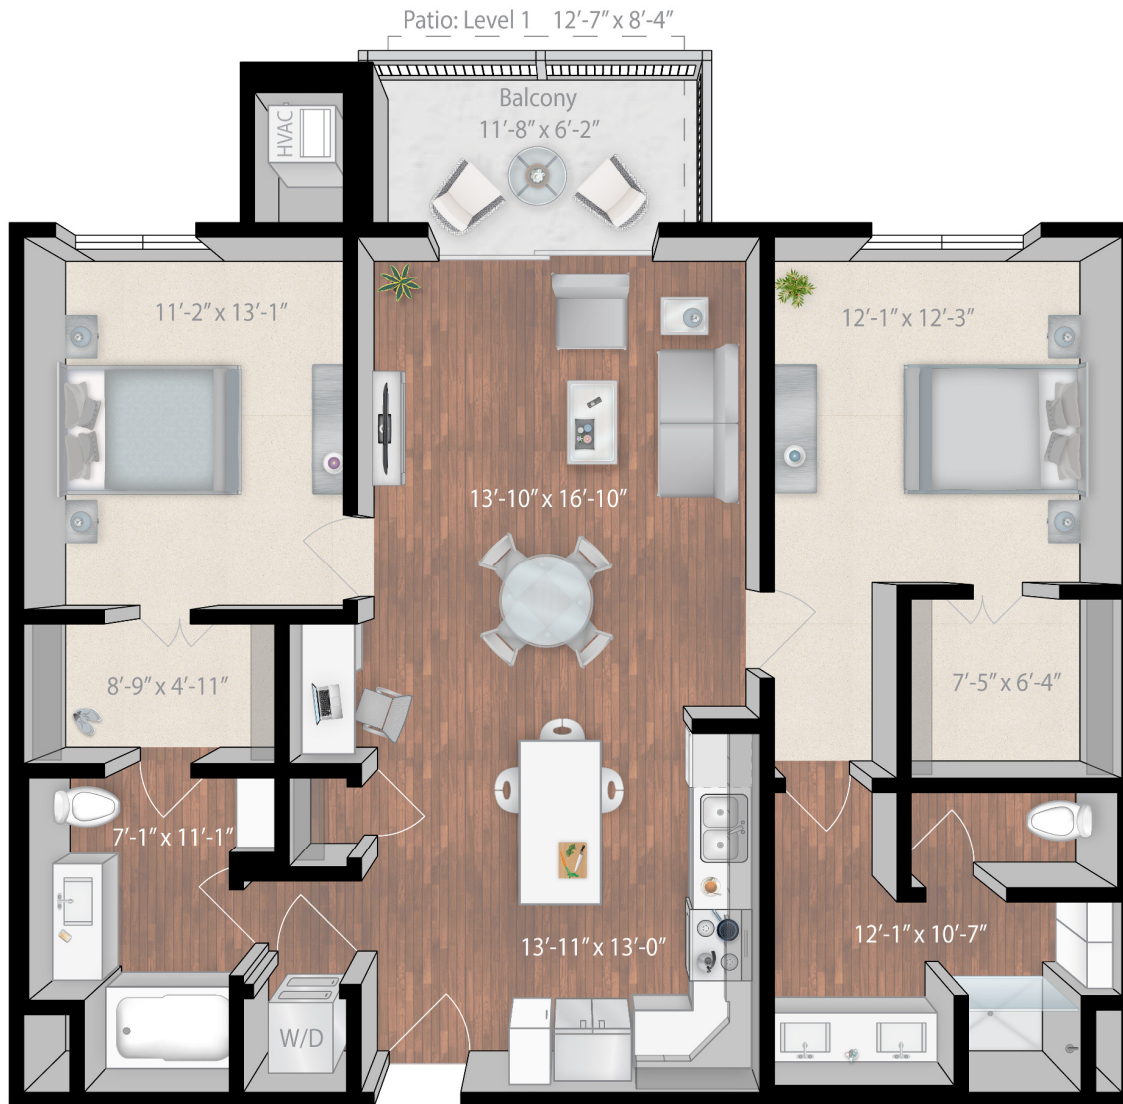

DORAN

All measurements are approximate and may have minor differences in constructed dimensions. Plans, specifications and equipment shown are based on availability and are subject to change without notice. Architectural, structural, mechanical and other changes may be made as deemed necessary by the developer, builder, architect or as required by law. Images are intended for illustrative purposes only.