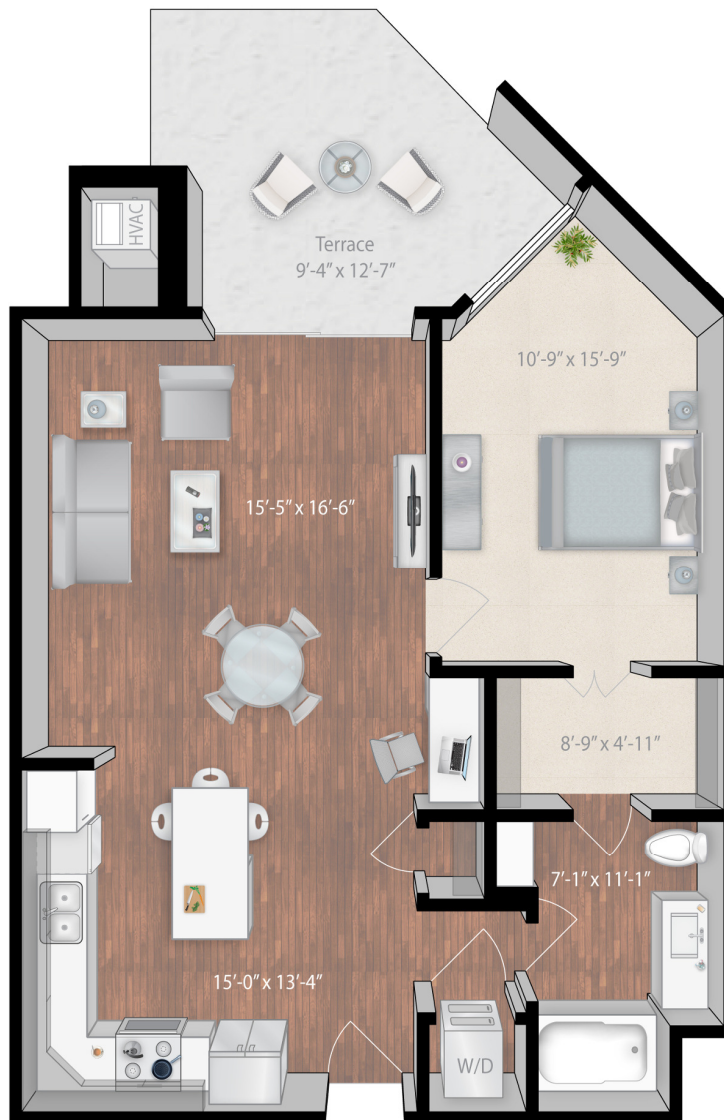

THE RESERVE
ARBOR LAKES

Provence

1 Bed / 1 Bath
908 Square Feet

Level 1

**The Reserve at Arbor Lakes
Leasing Center**

11550 Arbor Lakes Pkwy
Maple Grove, MN 55369

763.453.7600

TheReserveAtArborLakes.com

DORAN

All measurements are approximate and may have minor differences in constructed dimensions. Plans, specifications and equipment shown are based on availability and are subject to change without notice. Architectural, structural, mechanical and other changes may be made as deemed necessary by the developer, builder, architect or as required by law. Images are intended for illustrative purposes only.