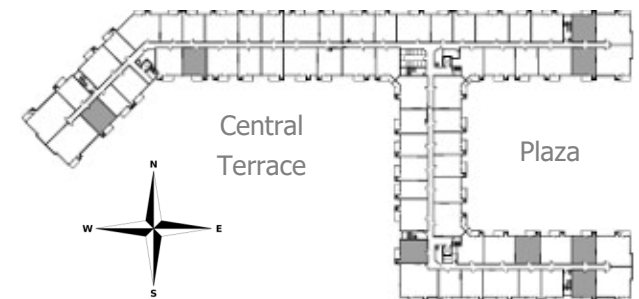

## Sonoma

1 Bed / 1 Bath  
847 Square Feet

\*also available in reverse layout

Levels 1-4

**The Reserve at Arbor Lakes  
Leasing Center**

11550 Arbor Lakes Pkwy  
Maple Grove, MN 55369

763.453.7600

[TheReserveAtArborLakes.com](http://TheReserveAtArborLakes.com)