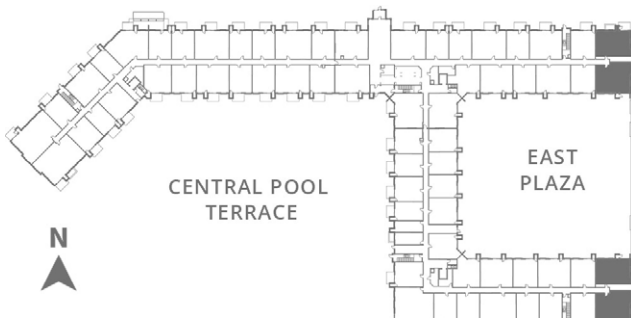

Atlas

Building 1 | Level 2 - 4

Beds: 2

Baths: 2

Total Interior Sq Ft: 1278

Total Livable Sq Ft: 1382

Leasing Office:

P: 763-453-7600