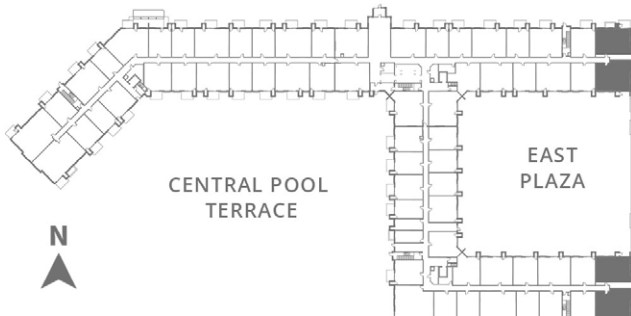

# Atlas

Building 1 | Level 1

Beds: 2

Baths: 2

Total Interior Sq Ft: 1278

Total Livable Sq Ft: 1382