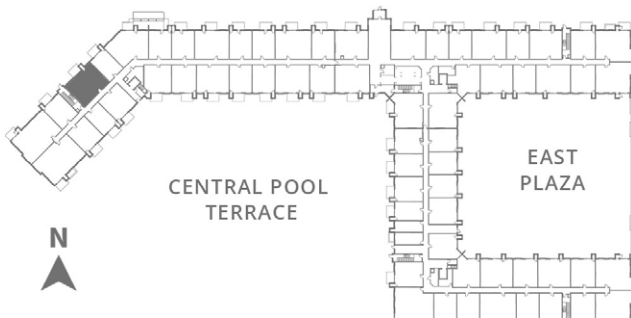

Barossa

Building 1 | Level 1

Beds: 2

Baths: 2

Total Interior Sq Ft: 1206

Total Livable Sq Ft: 1310

Leasing Office:

P: 763-453-7600