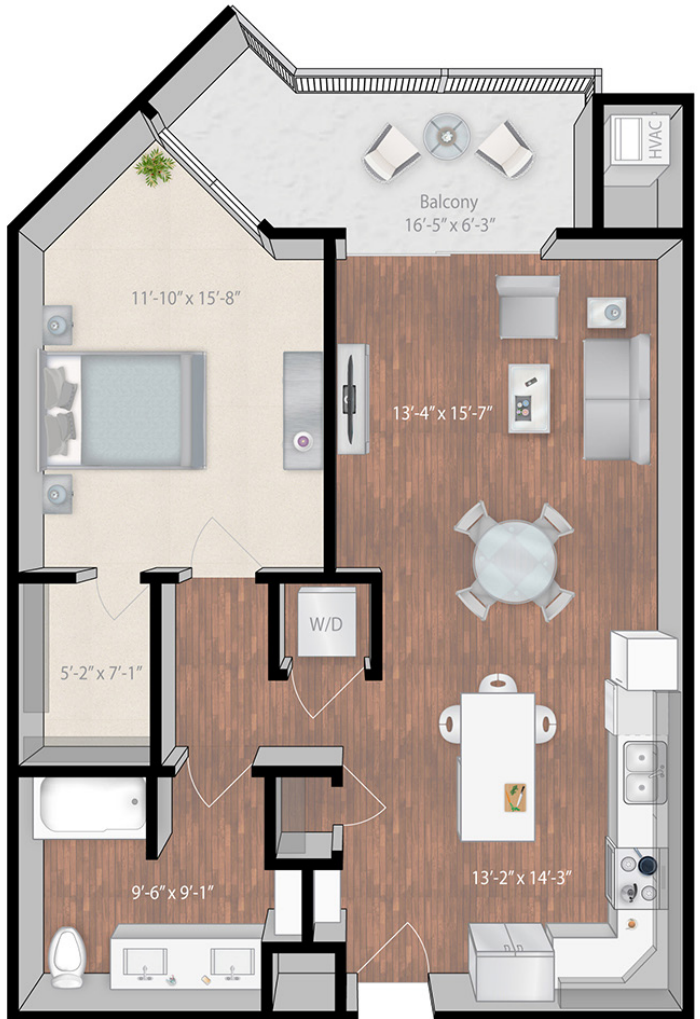

Calabria

Building 1 | Level 1 - 4

Beds: 1

Baths: 1

Total Interior Sq Ft: 872

Total Livable Sq Ft: 978

Leasing Office:

P: 763-453-7600