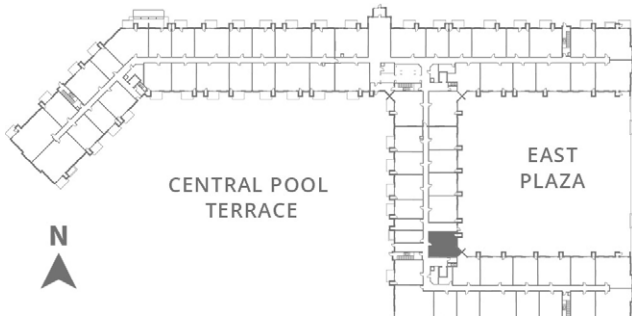

Provence

Building 1 | Level 1

Beds: 1

Baths: 1

Total Interior Sq Ft: 908

Total Livable Sq Ft: 1079

Leasing Office:

P: 763-453-7600