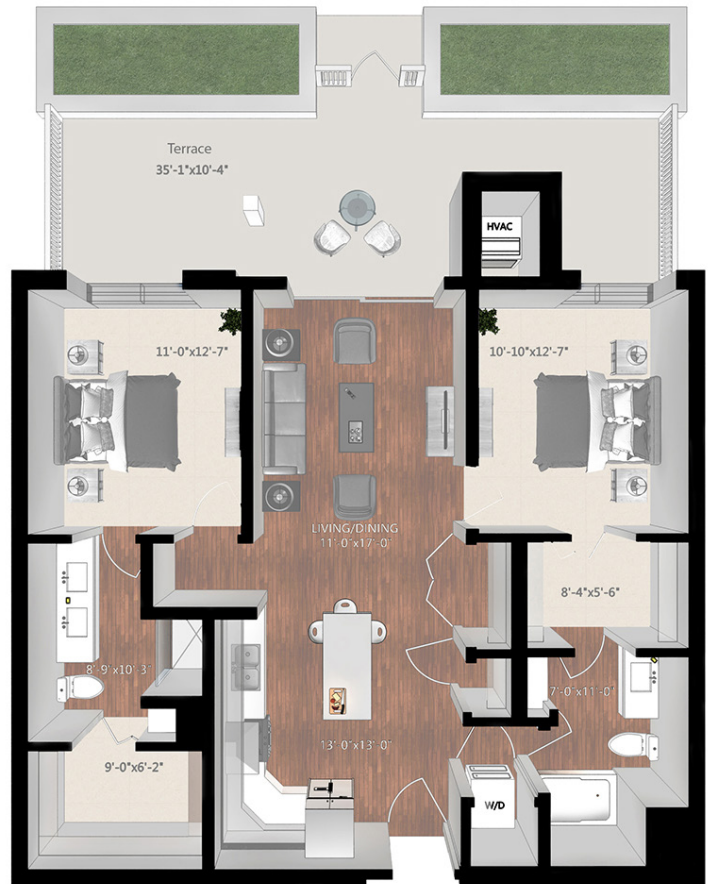

Sierra

Building 2 | Level 1

Beds: 2

Baths: 2

Total Interior Sq Ft: 1100

Total Livable Sq Ft: 1439

Leasing Office:

P: 763-453-7600