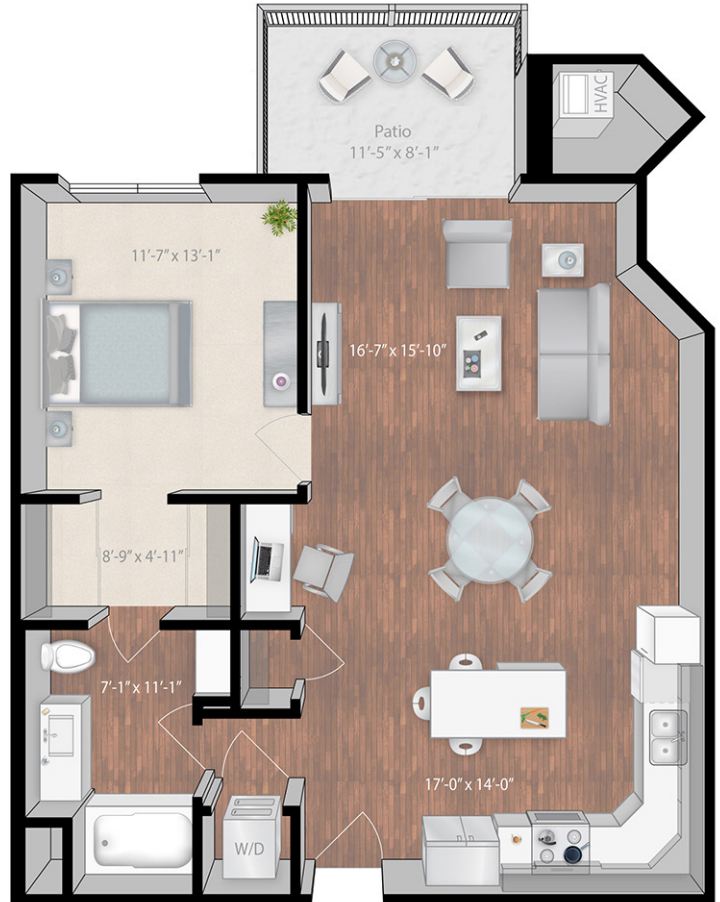

Fresno

Building 1 | Level 1 - 4

Beds: 1

Baths: 1

Total Interior Sq Ft: 933

Total Livable Sq Ft: 1037

Leasing Office:

P: 763-453-7600