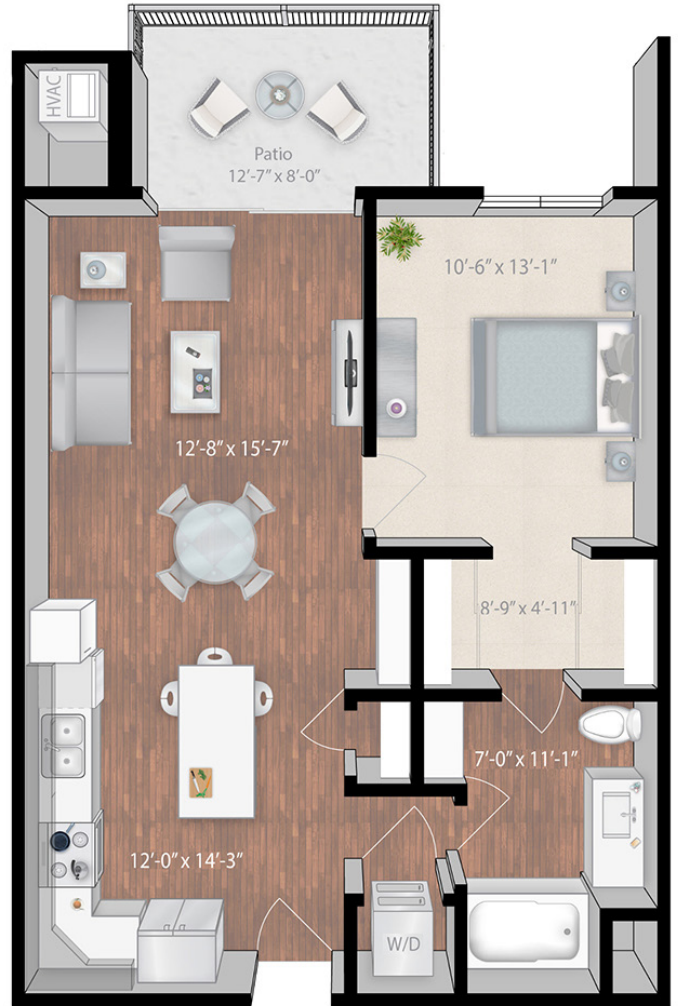

Tuscany

Building 1 | Level 2 - 4

Beds: 1

Baths: 1

Total Interior Sq Ft: 784

Total Livable Sq Ft: 888

Leasing Office:

P: 763-453-7600