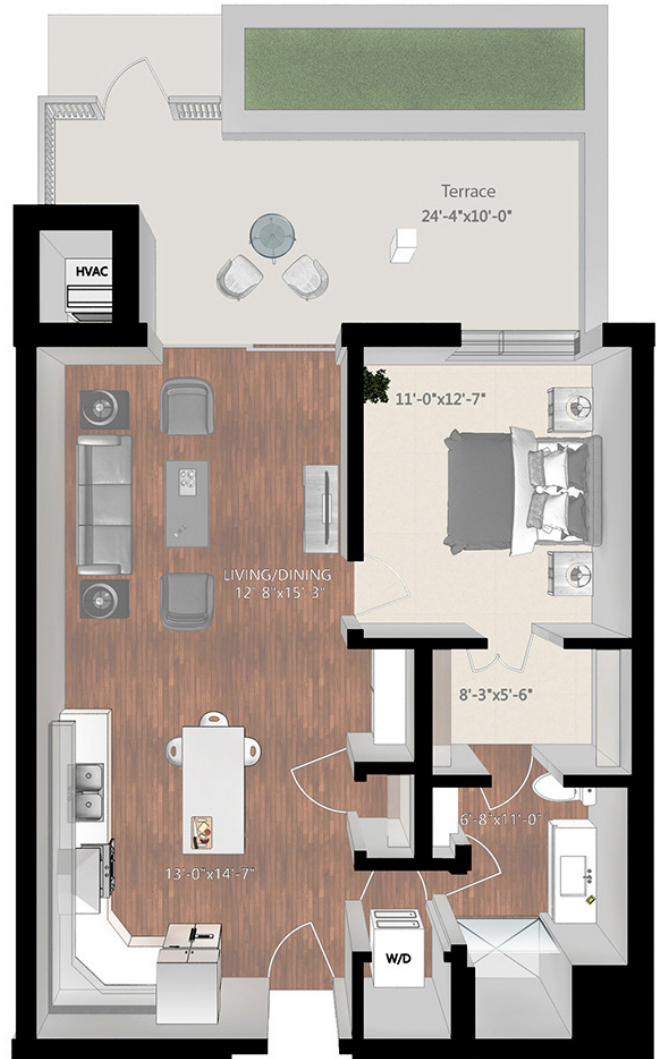

Olympic

Building 2 | Level 1

Beds: 1

Baths: 1

Total Interior Sq Ft: 799

Total Livable Sq Ft: 1027

Leasing Office:

P: 763-453-7600