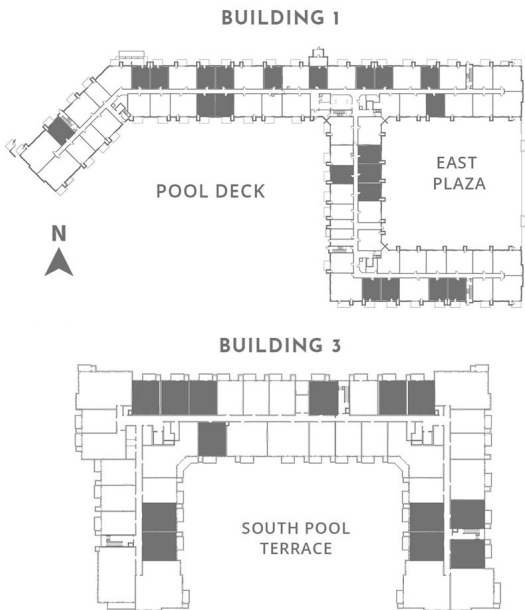

Tuscany

Building 1 & 3 | Level 1

Beds: 1

Baths: 1

Total Interior Sq Ft: 784

Total Livable Sq Ft: 888

Leasing Office:

P: 763-453-7600